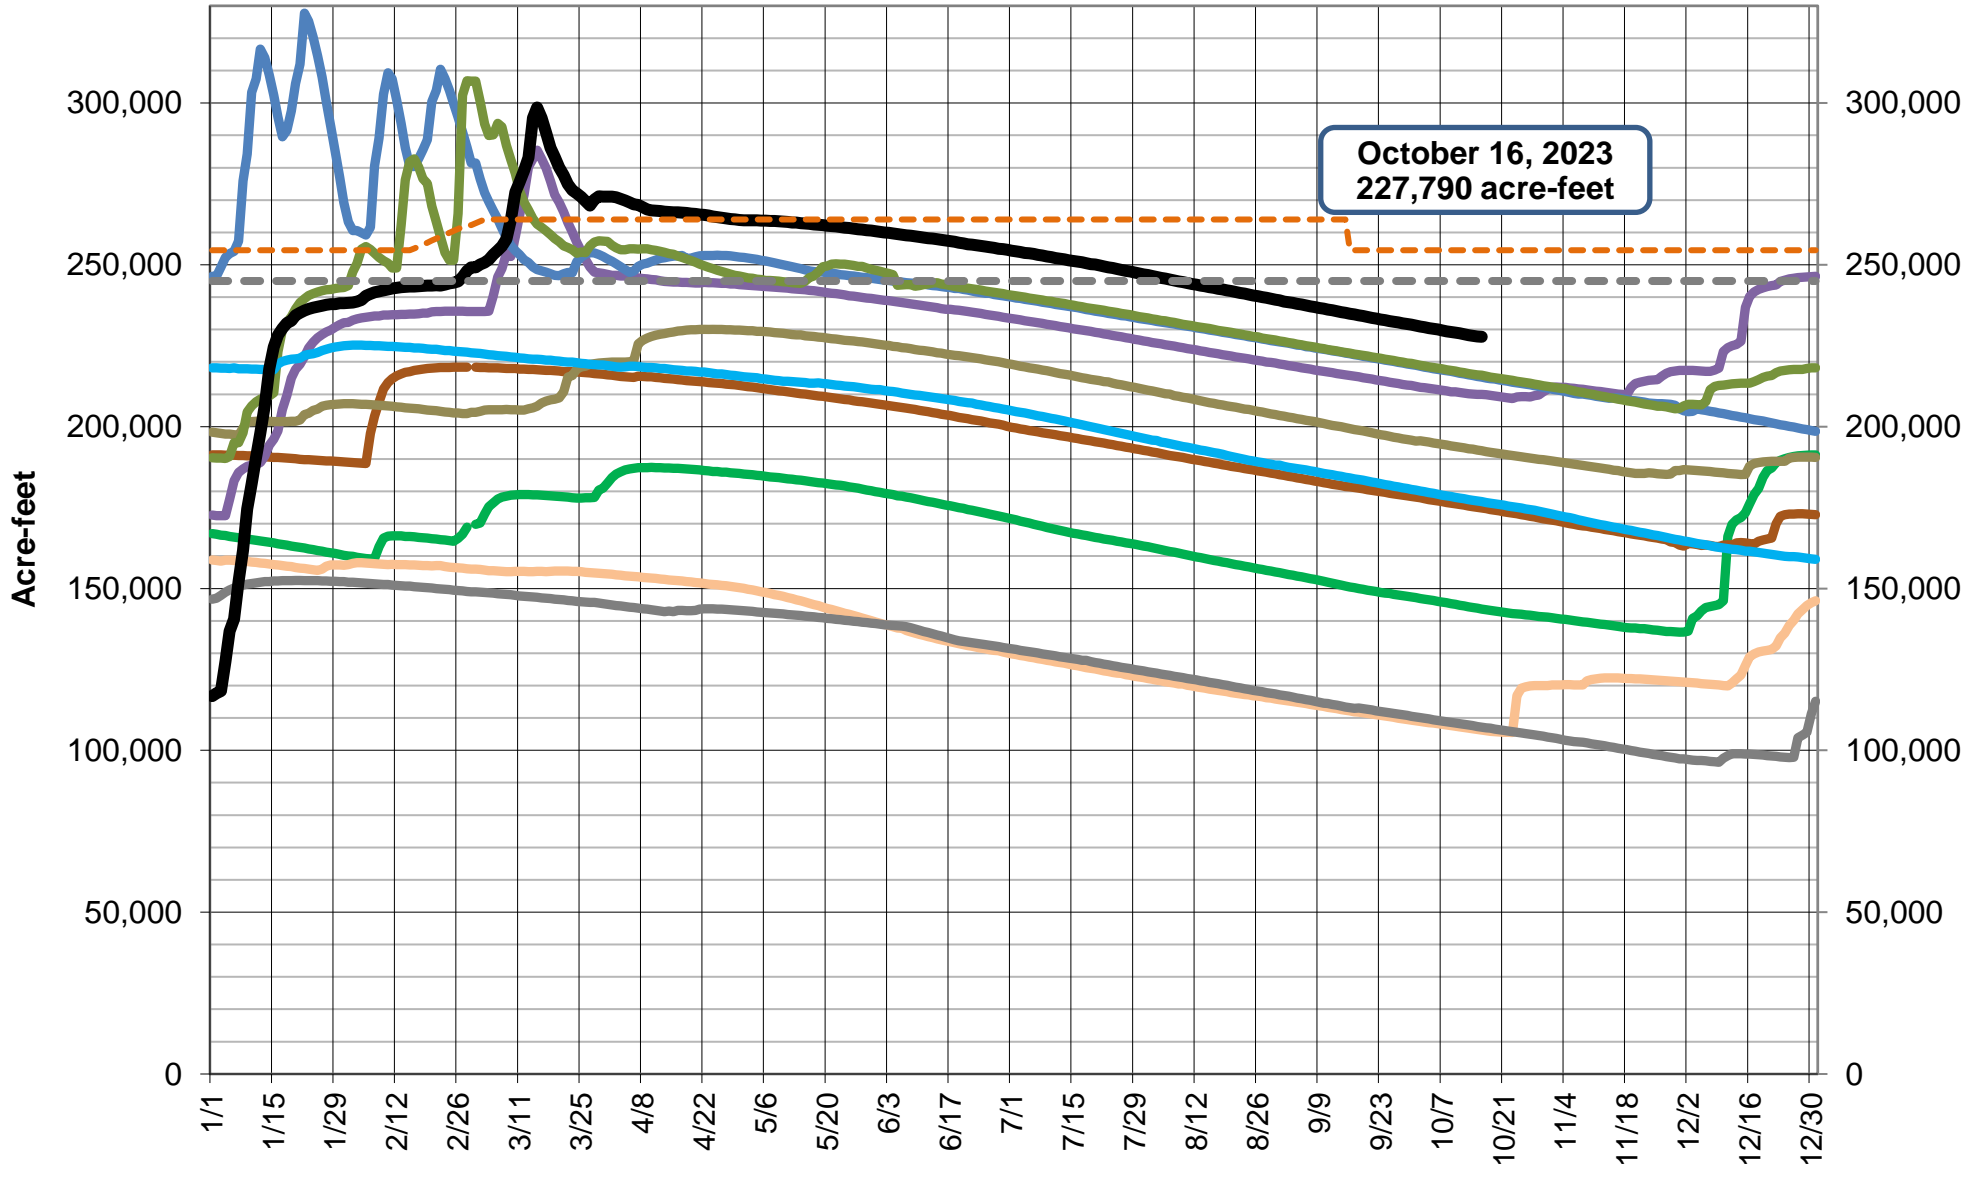

Lake Sonoma Storage

October 16, 2023
227,790 acre-feet