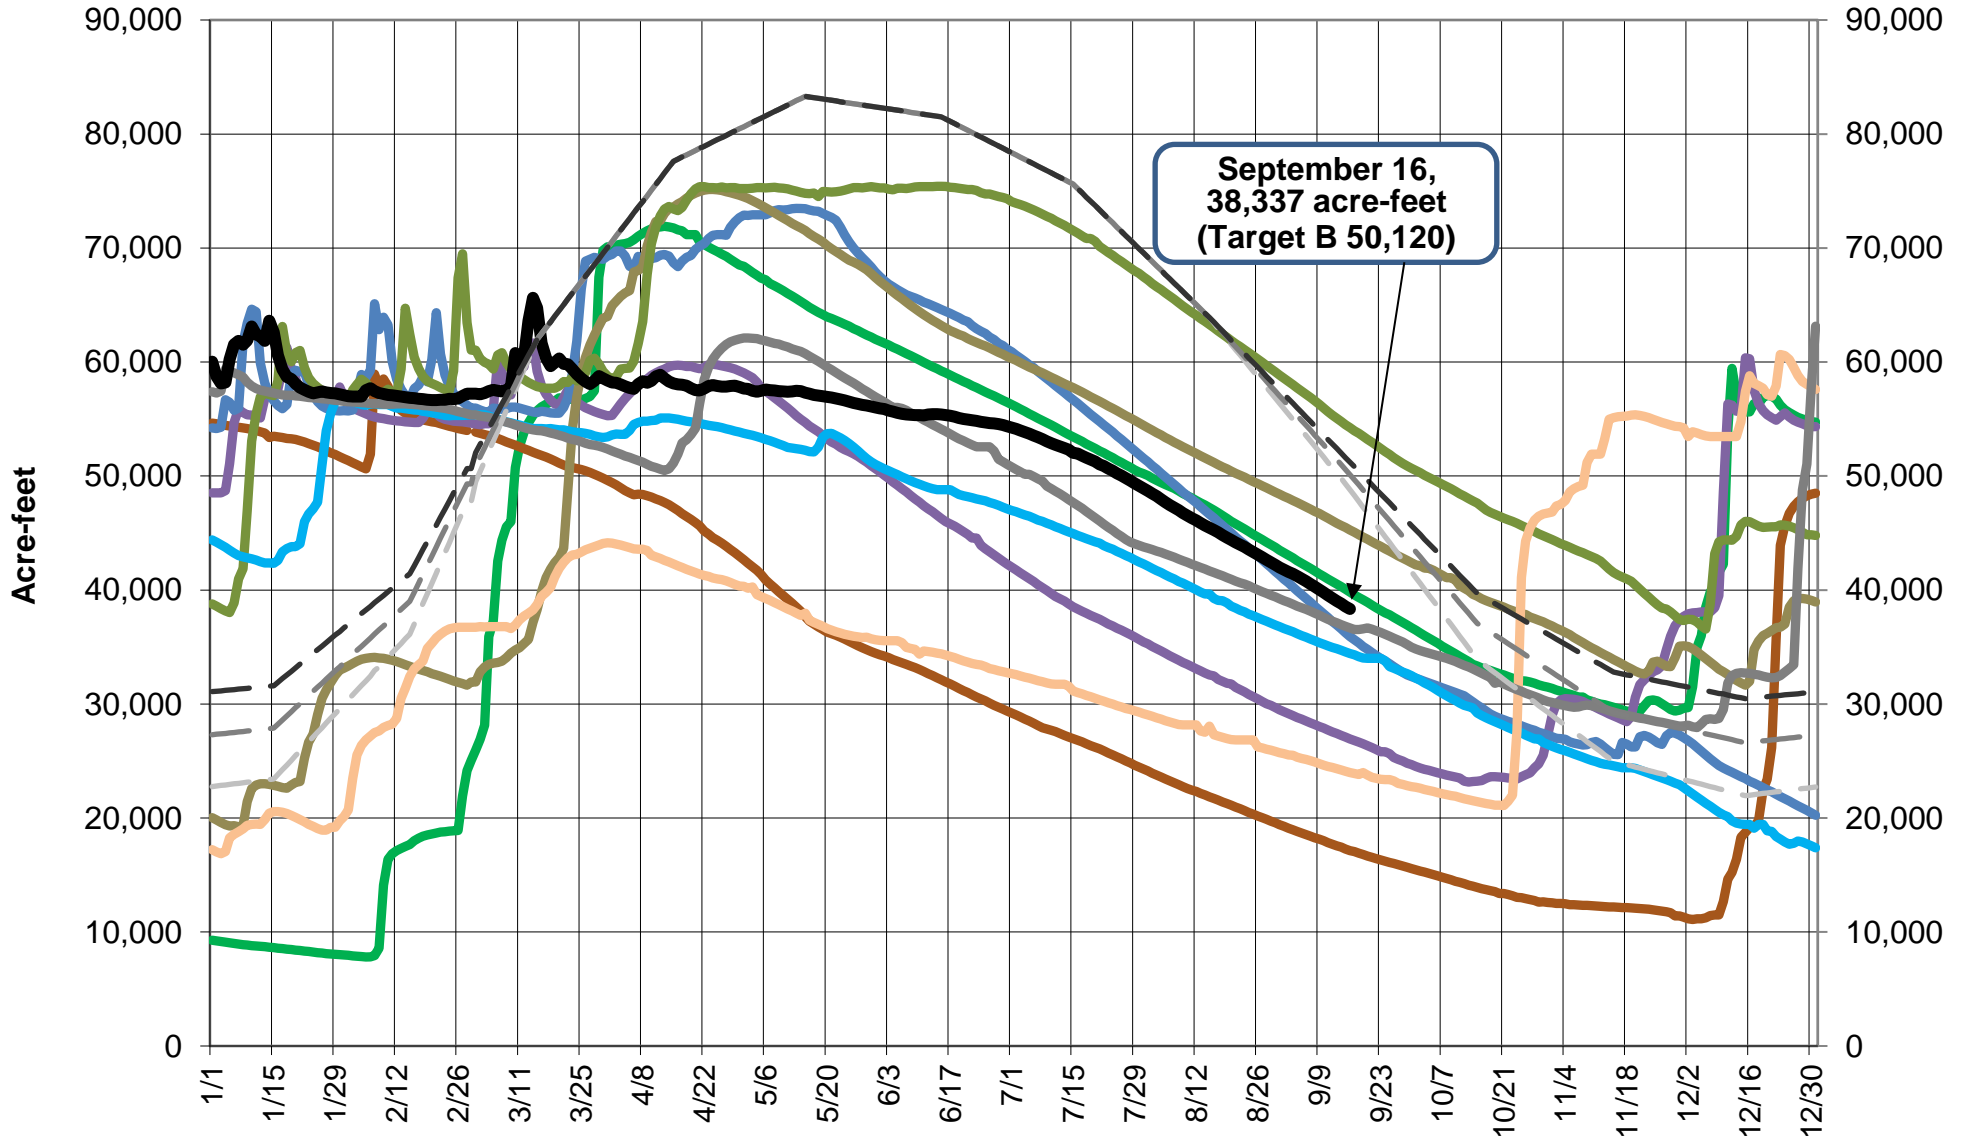

Lake Pillsbury Storage and Target Storage Scenarios

September 16,
38,337 acre-feet
(Target B 50,120)