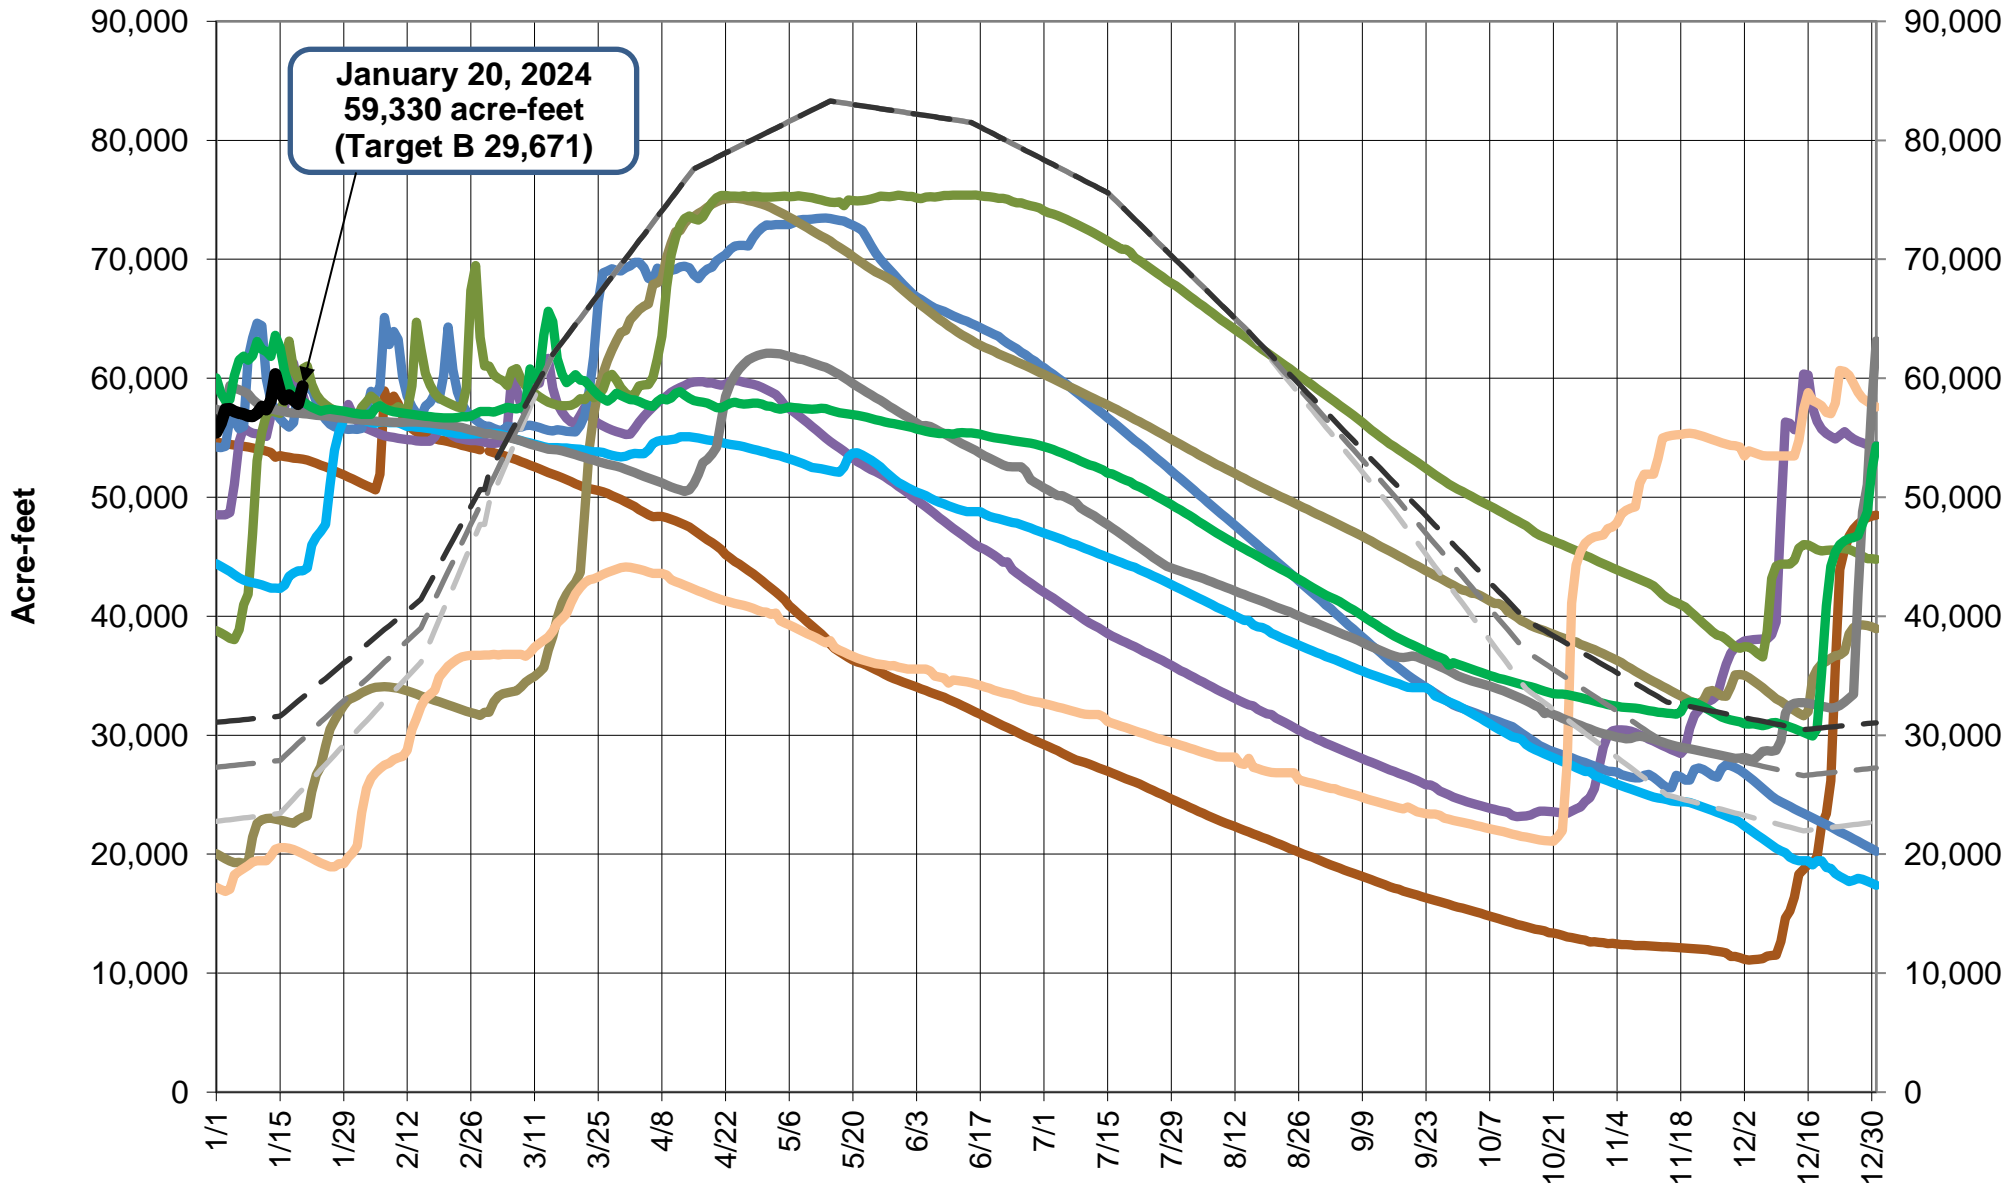

# Lake Pillsbury Storage and Target Storage Scenarios

**January 20, 2024**  
**59,330 acre-feet**  
**(Target B 29,671)**