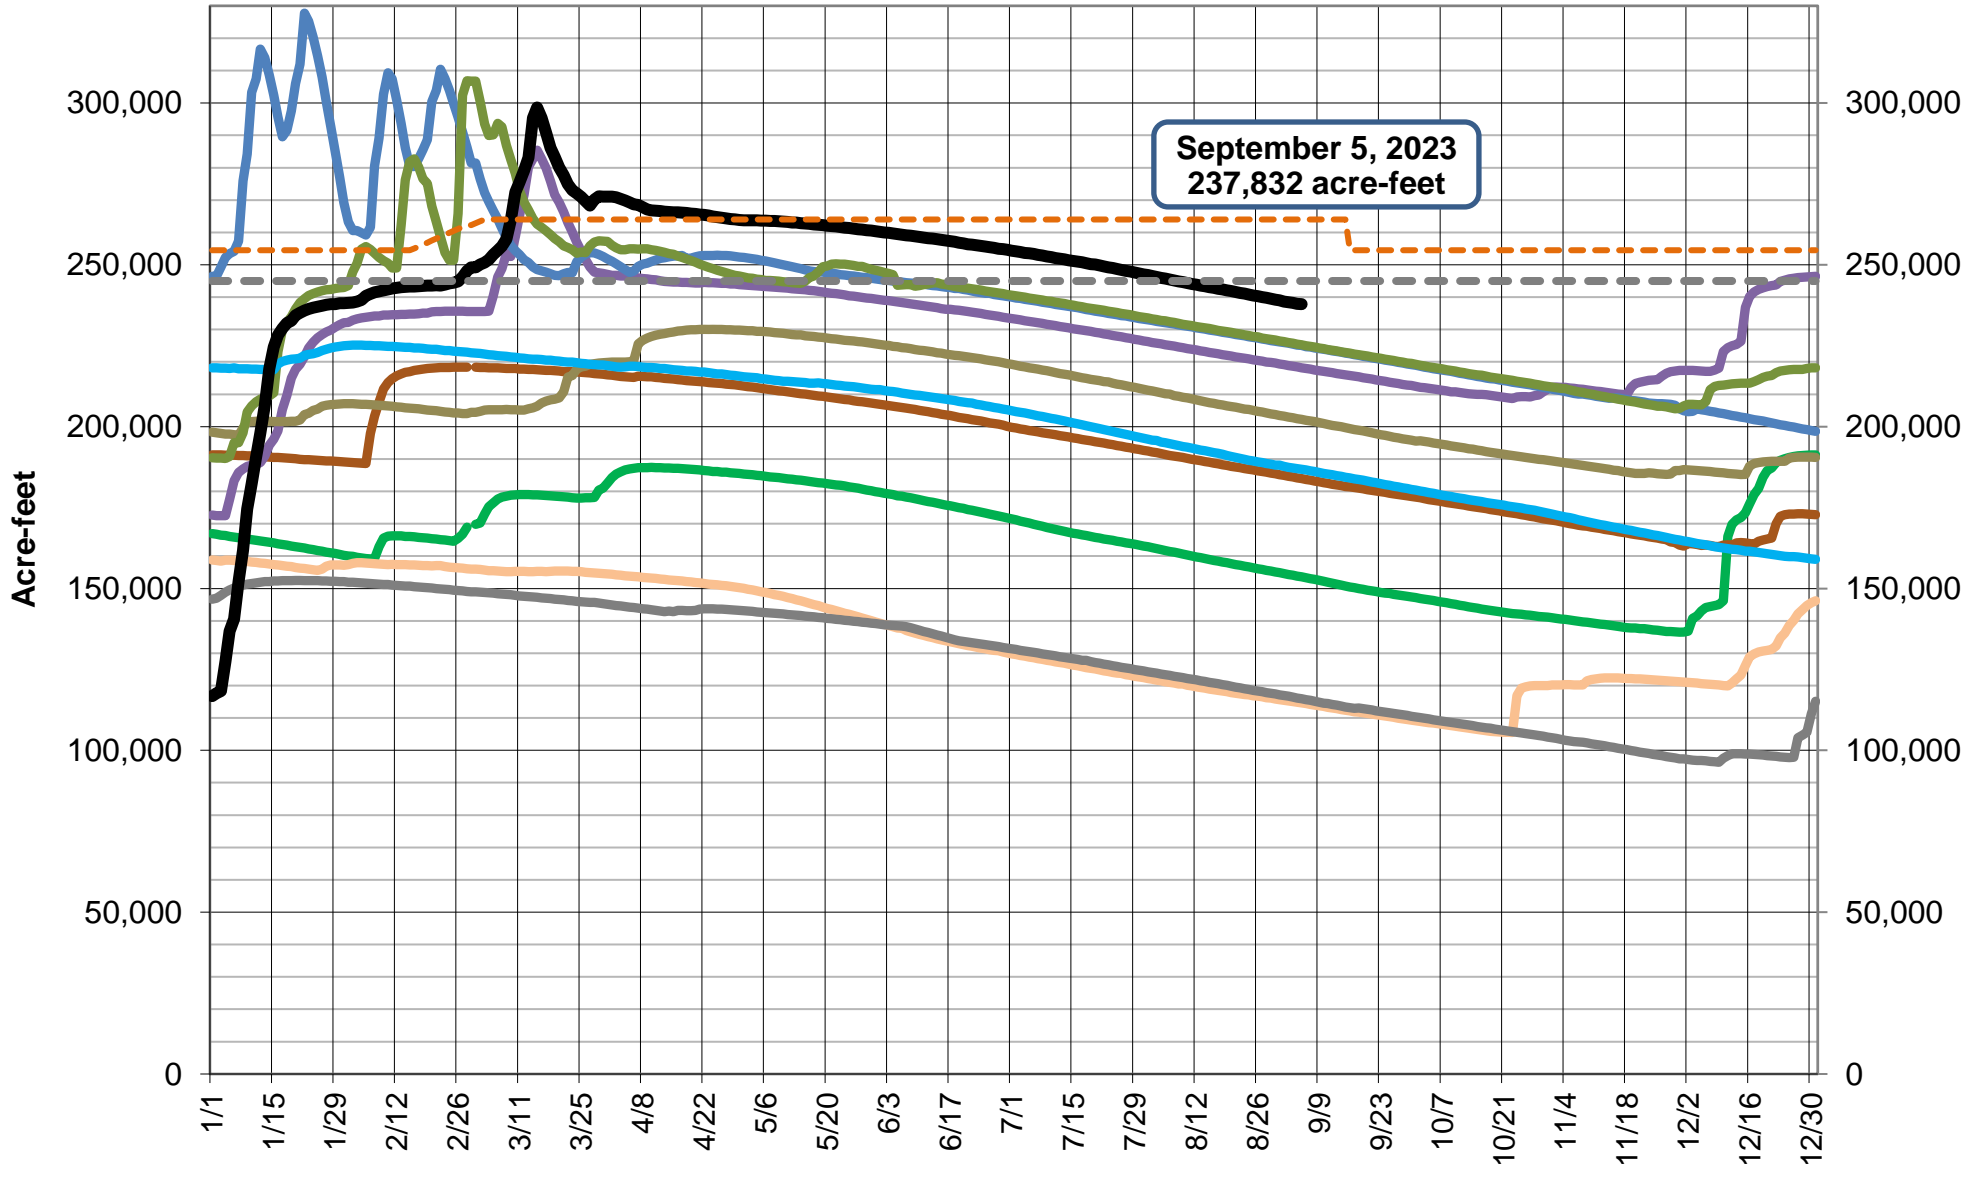

Lake Sonoma Storage

September 5, 2023
237,832 acre-feet