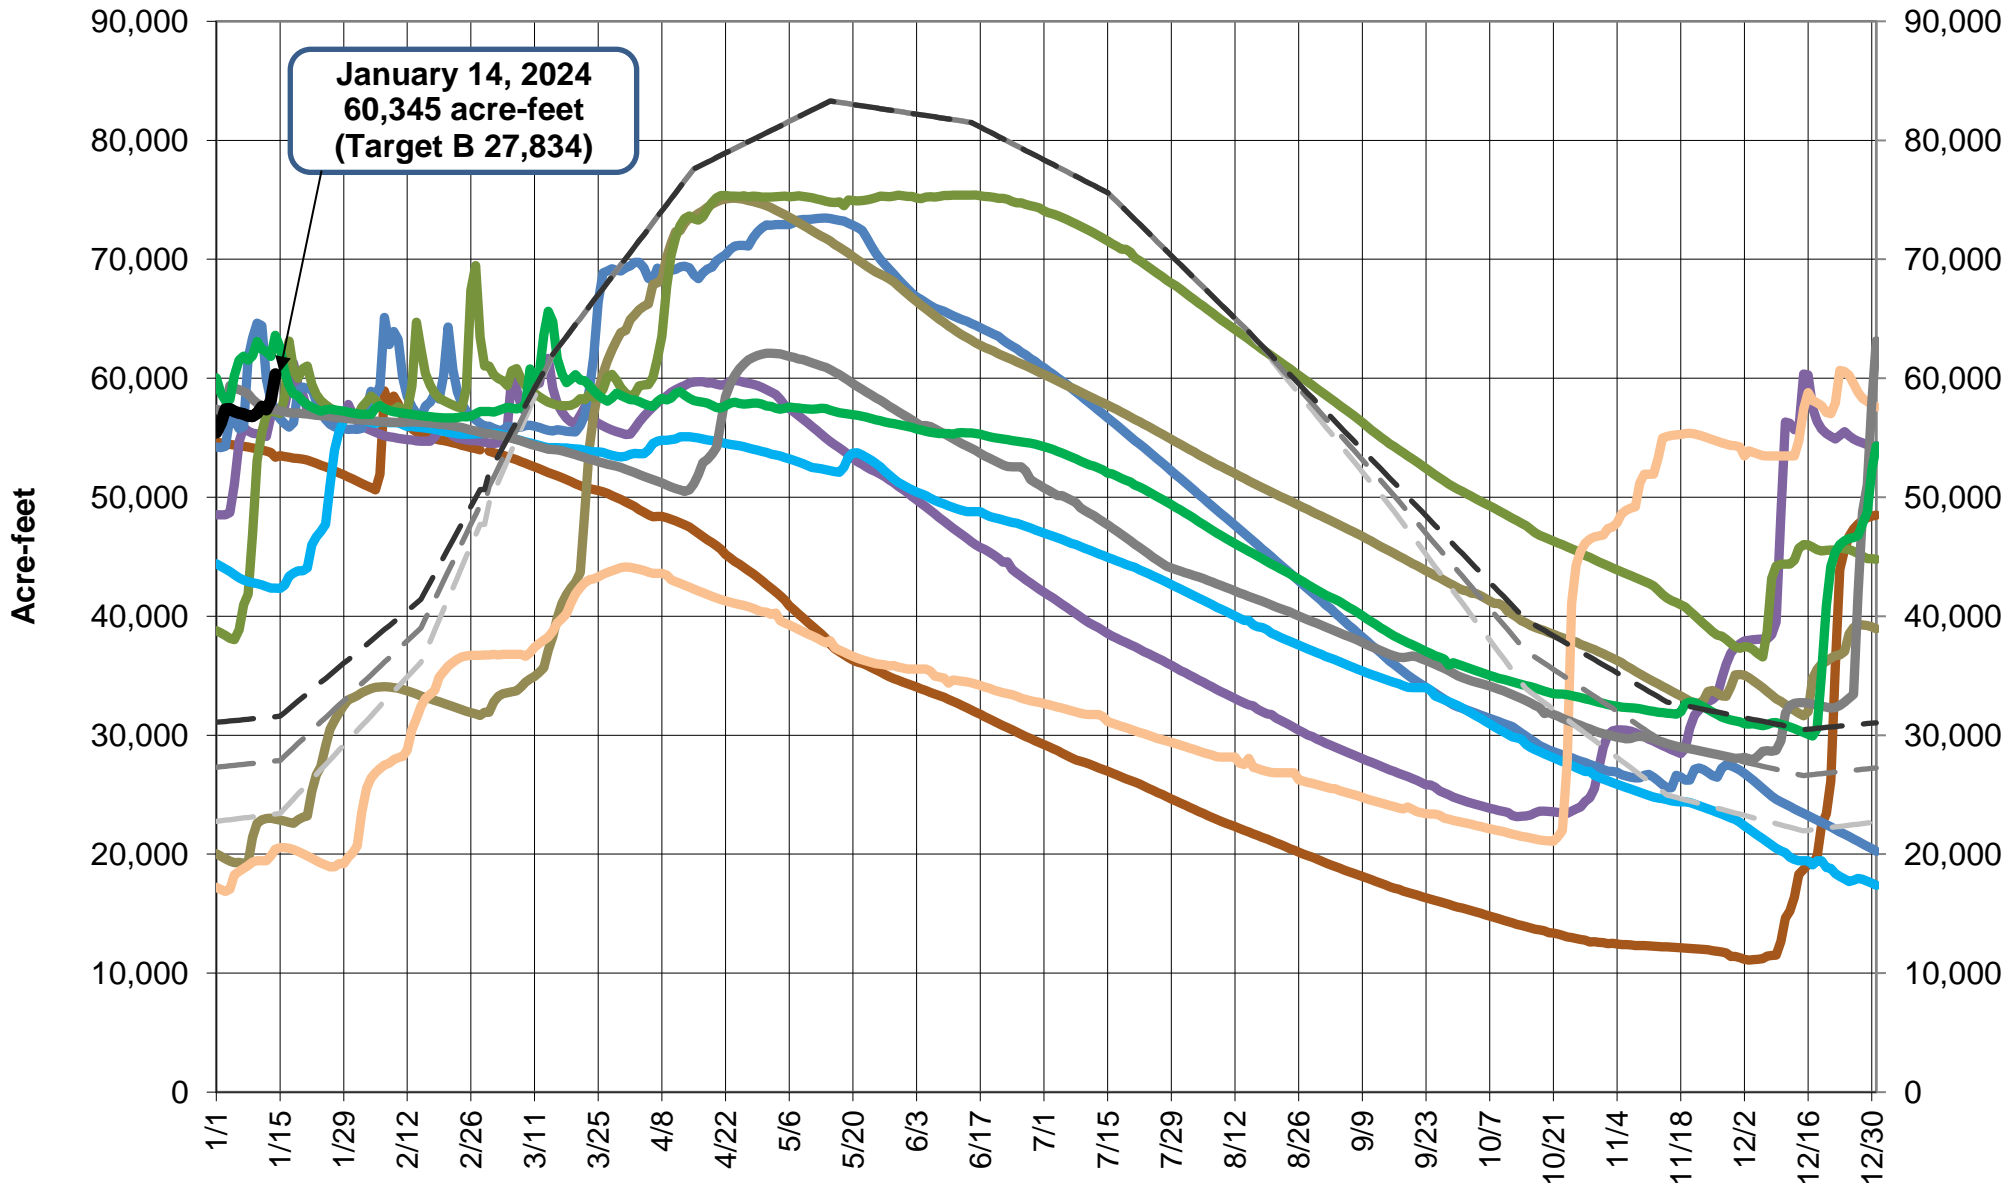

Lake Pillsbury Storage and Target Storage Scenarios

January 14, 2024
60,345 acre-feet
(Target B 27,834)