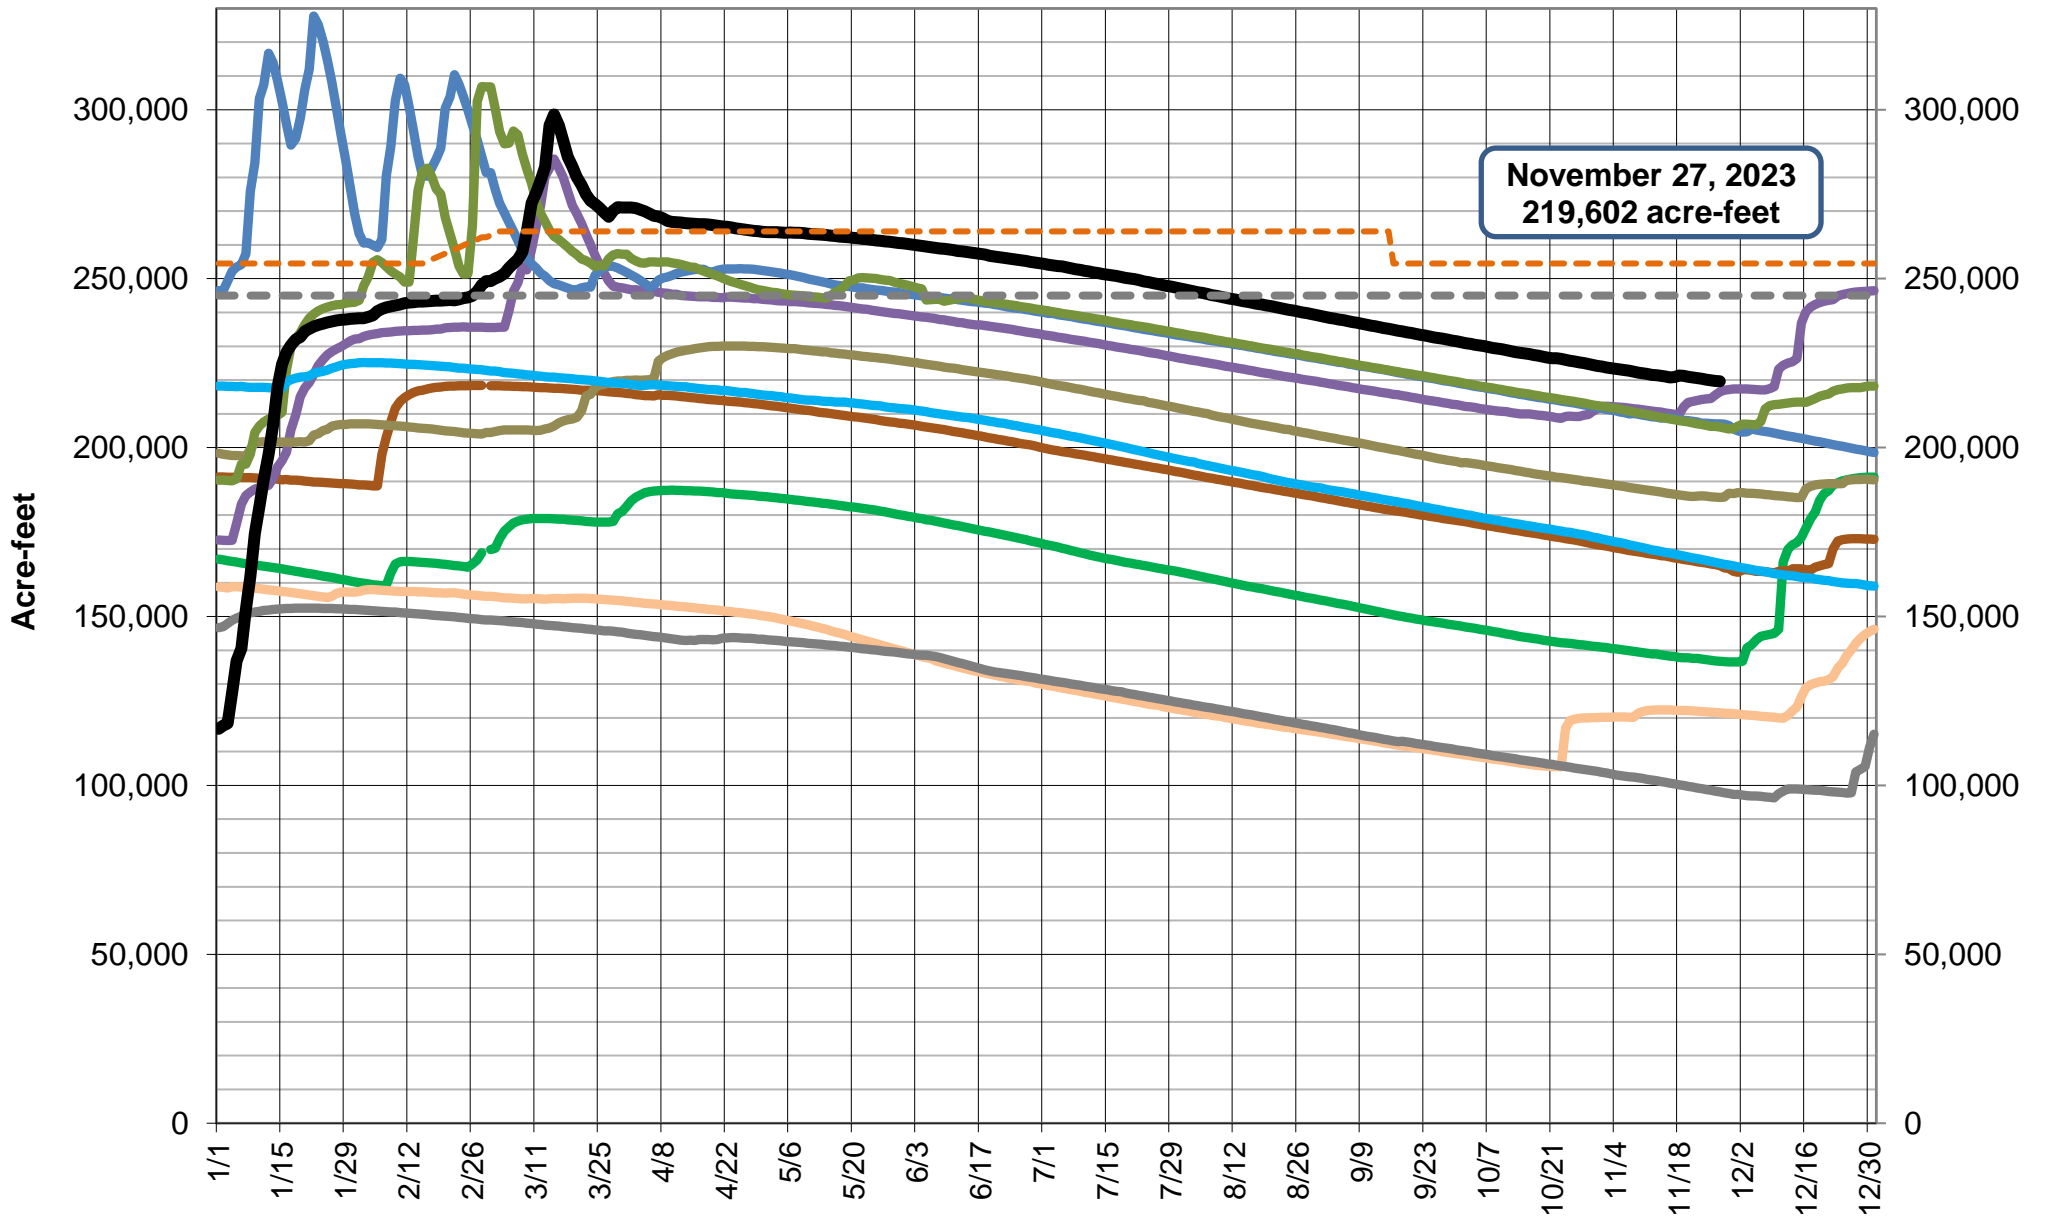

Lake Sonoma Storage

November 27, 2023
219,602 acre-feet