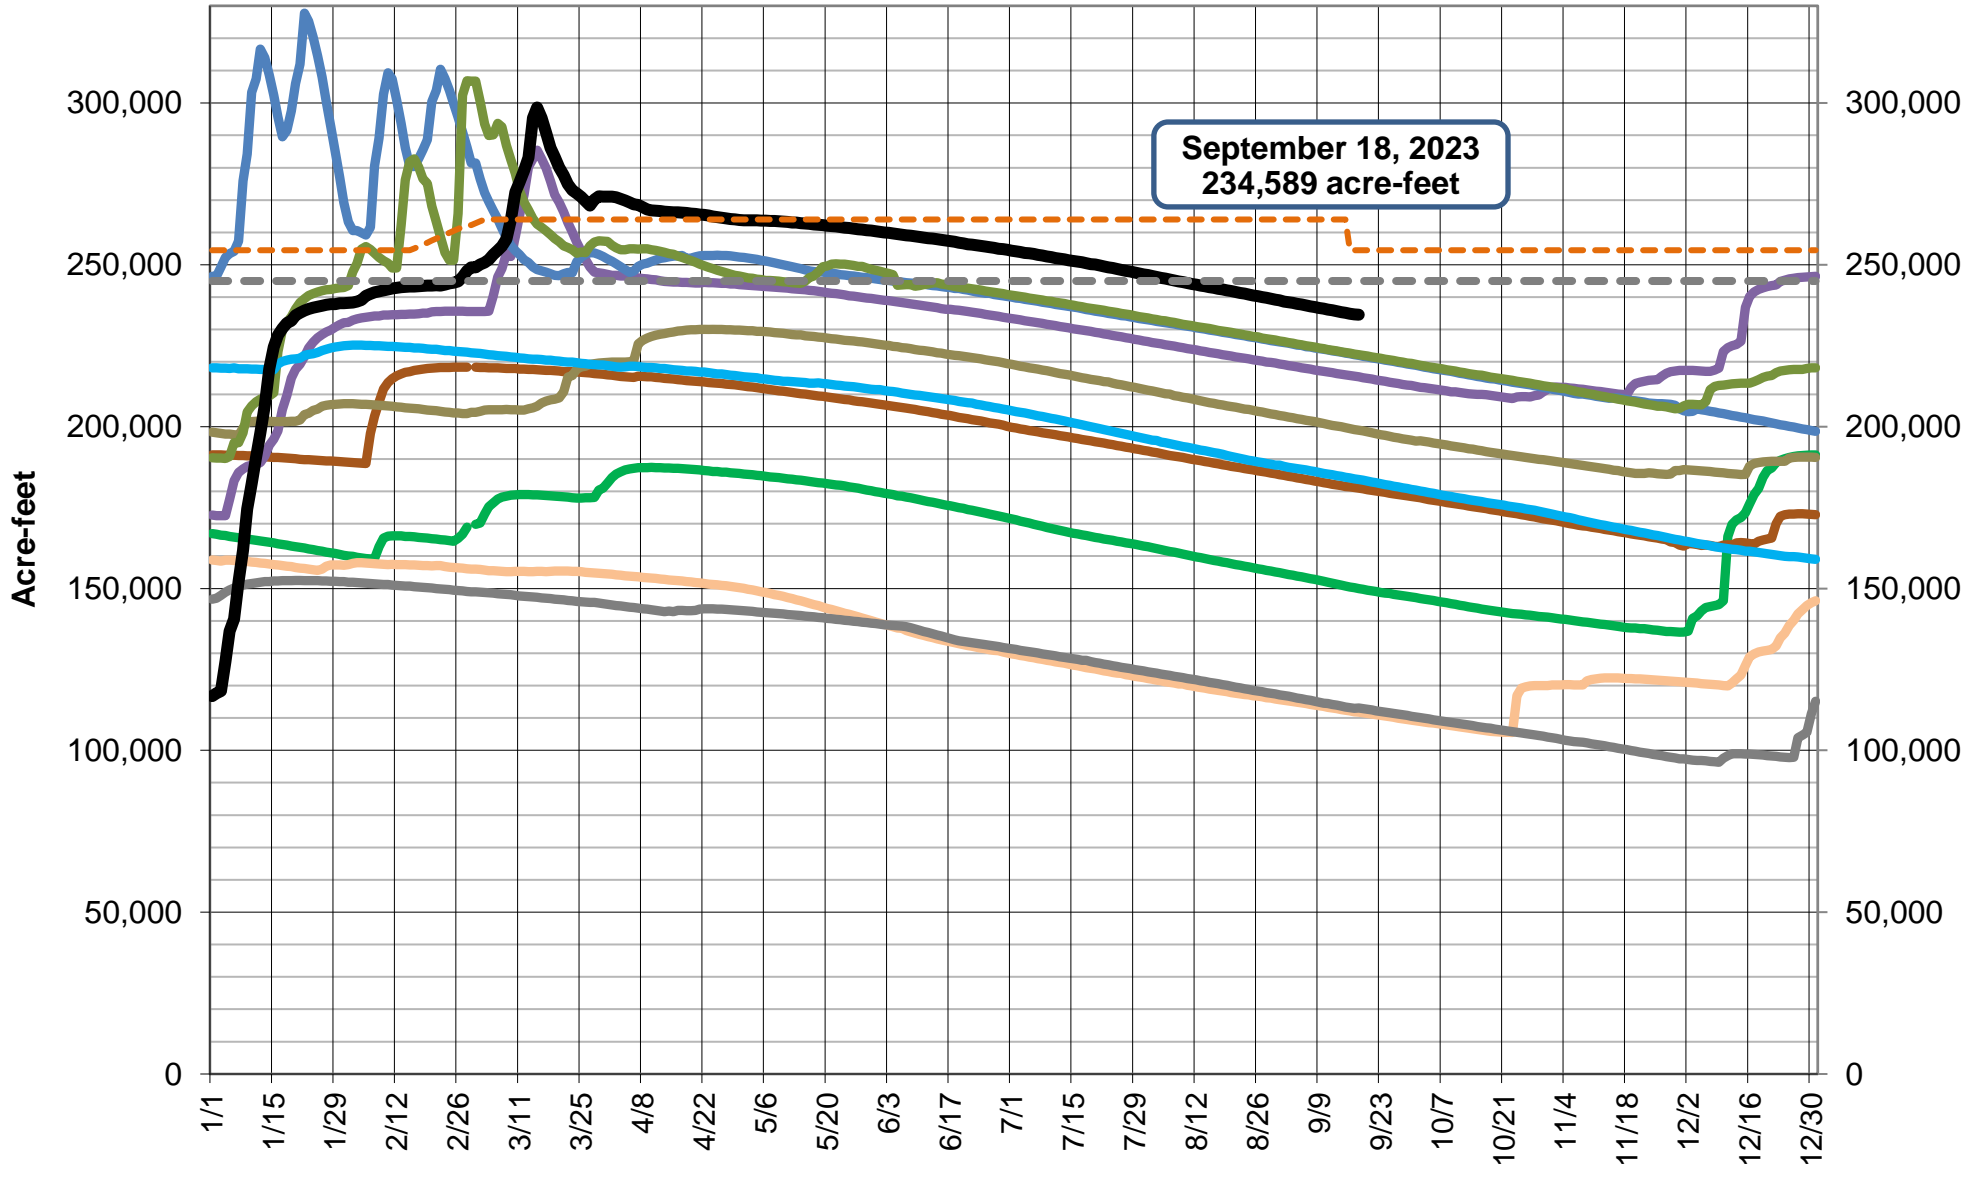

# Lake Sonoma Storage

September 18, 2023  
234,589 acre-feet