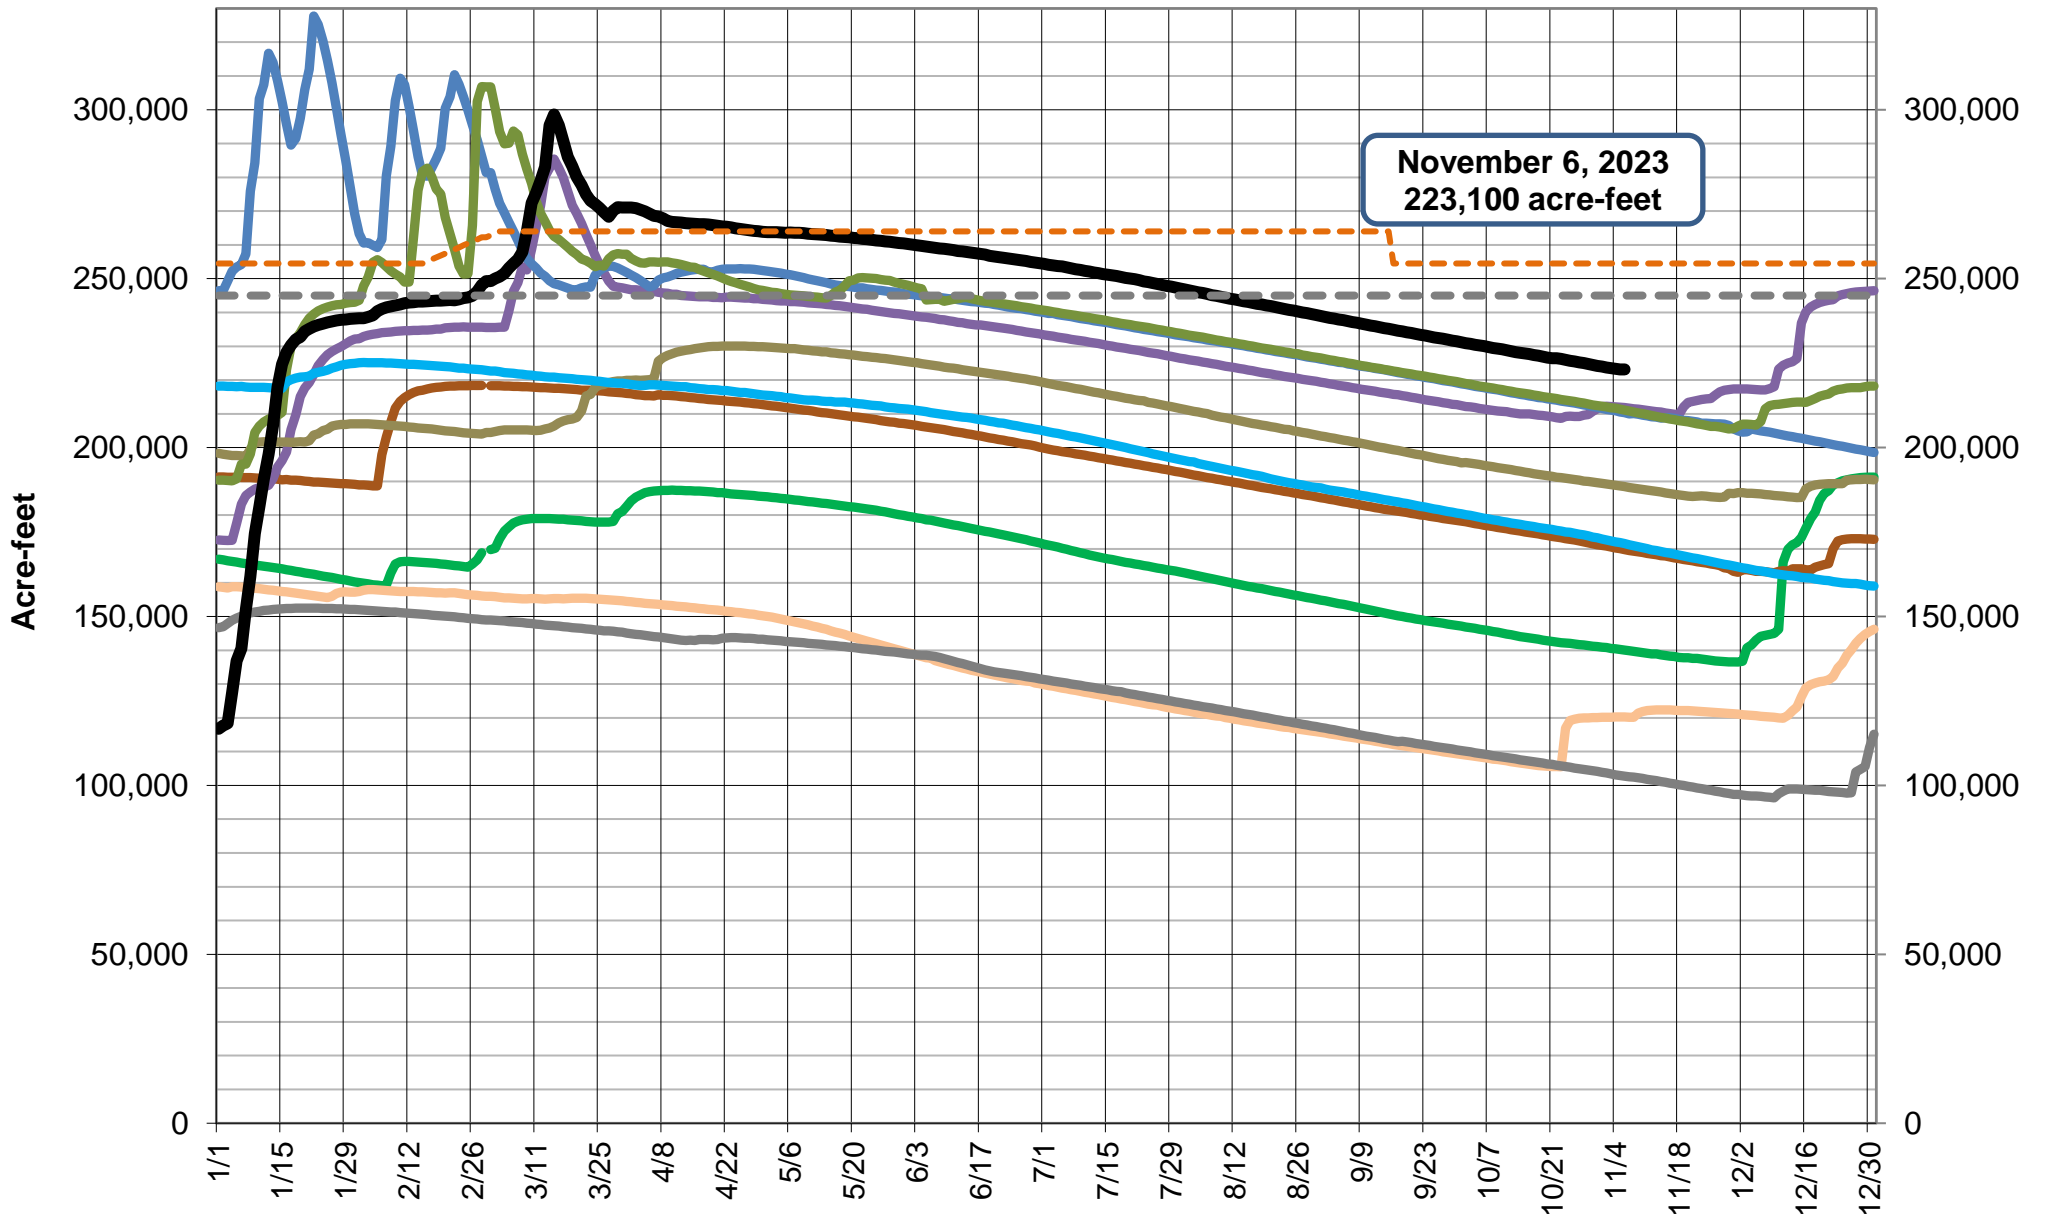

# Lake Sonoma Storage

November 6, 2023  
223,100 acre-feet