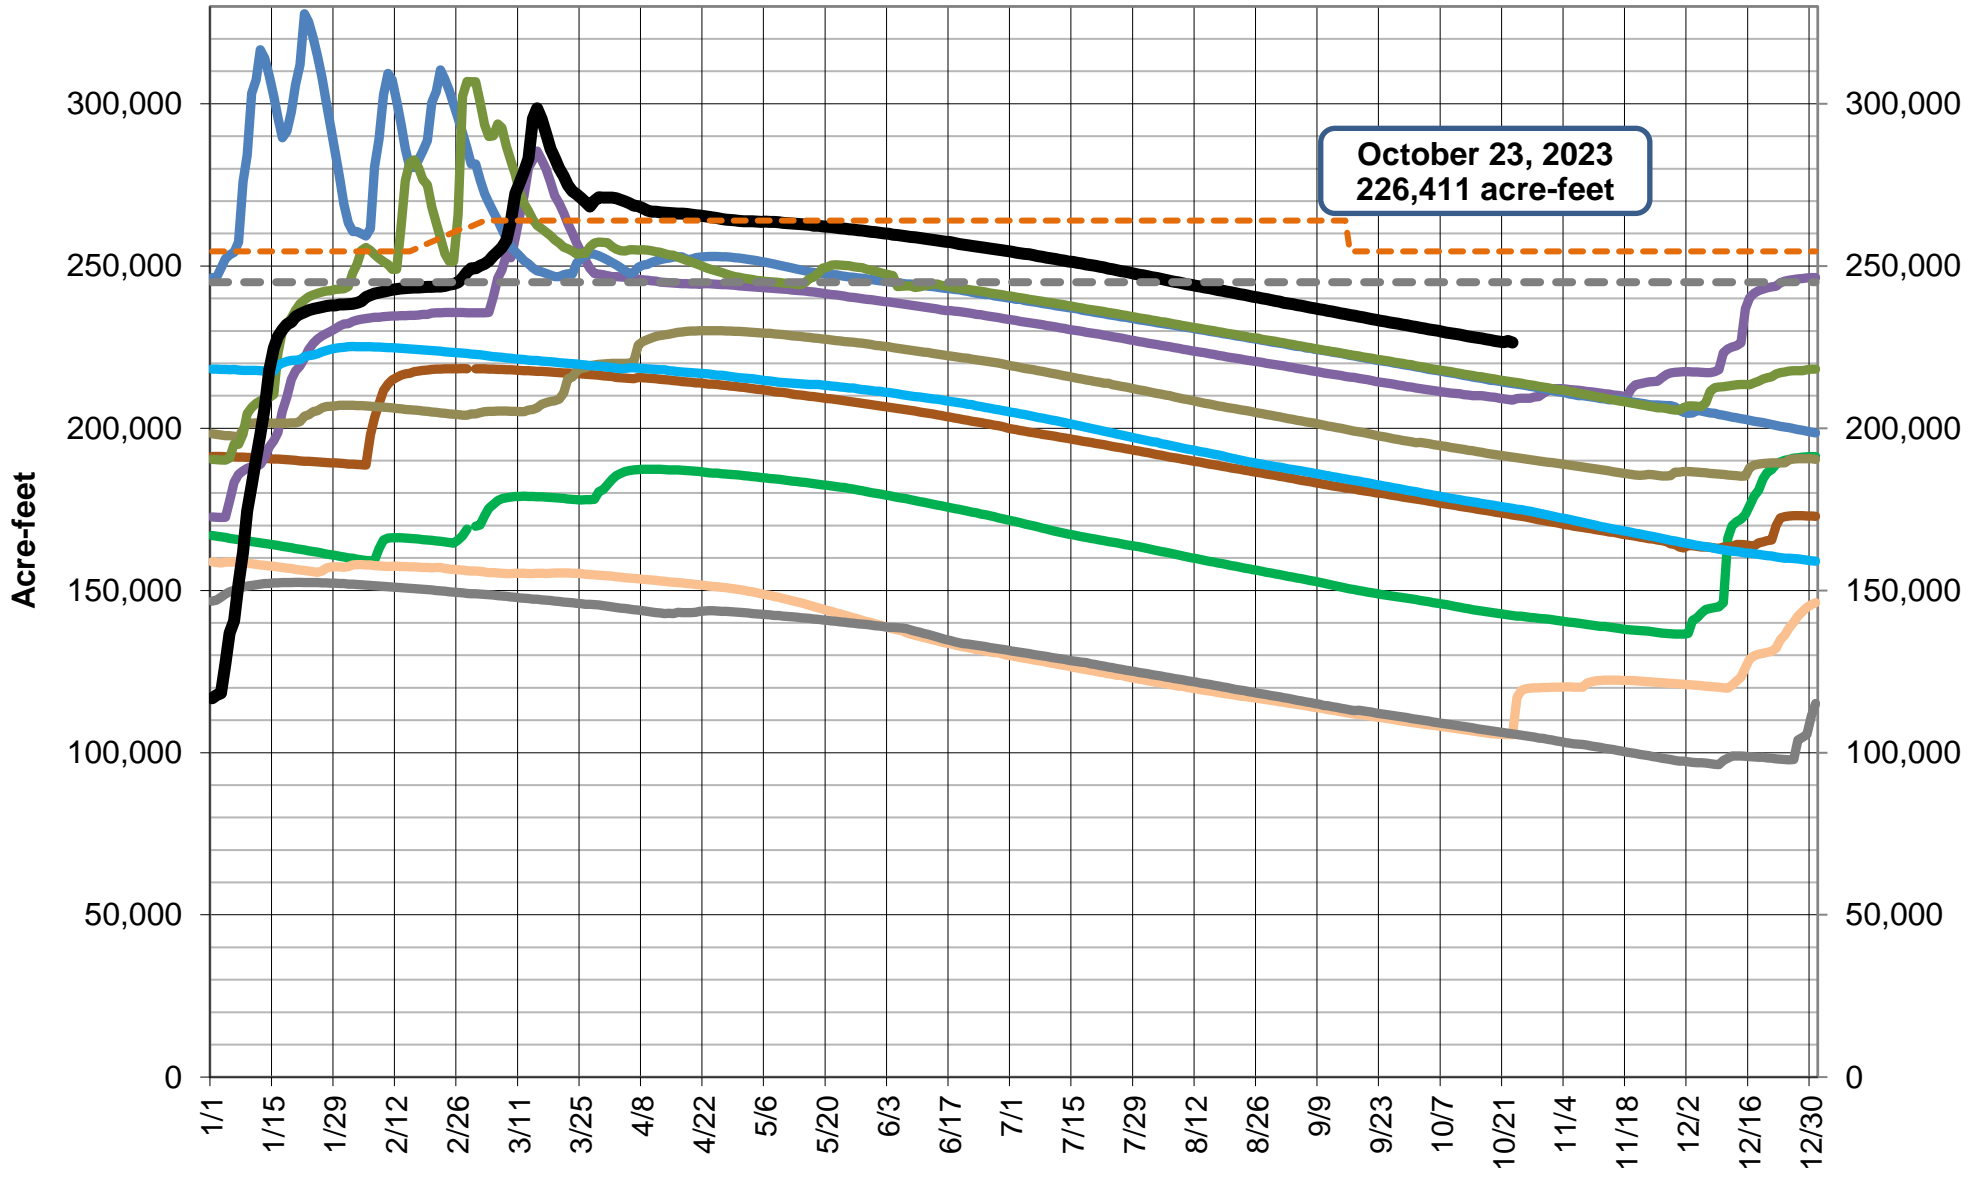

Lake Sonoma Storage

October 23, 2023
226,411 acre-feet