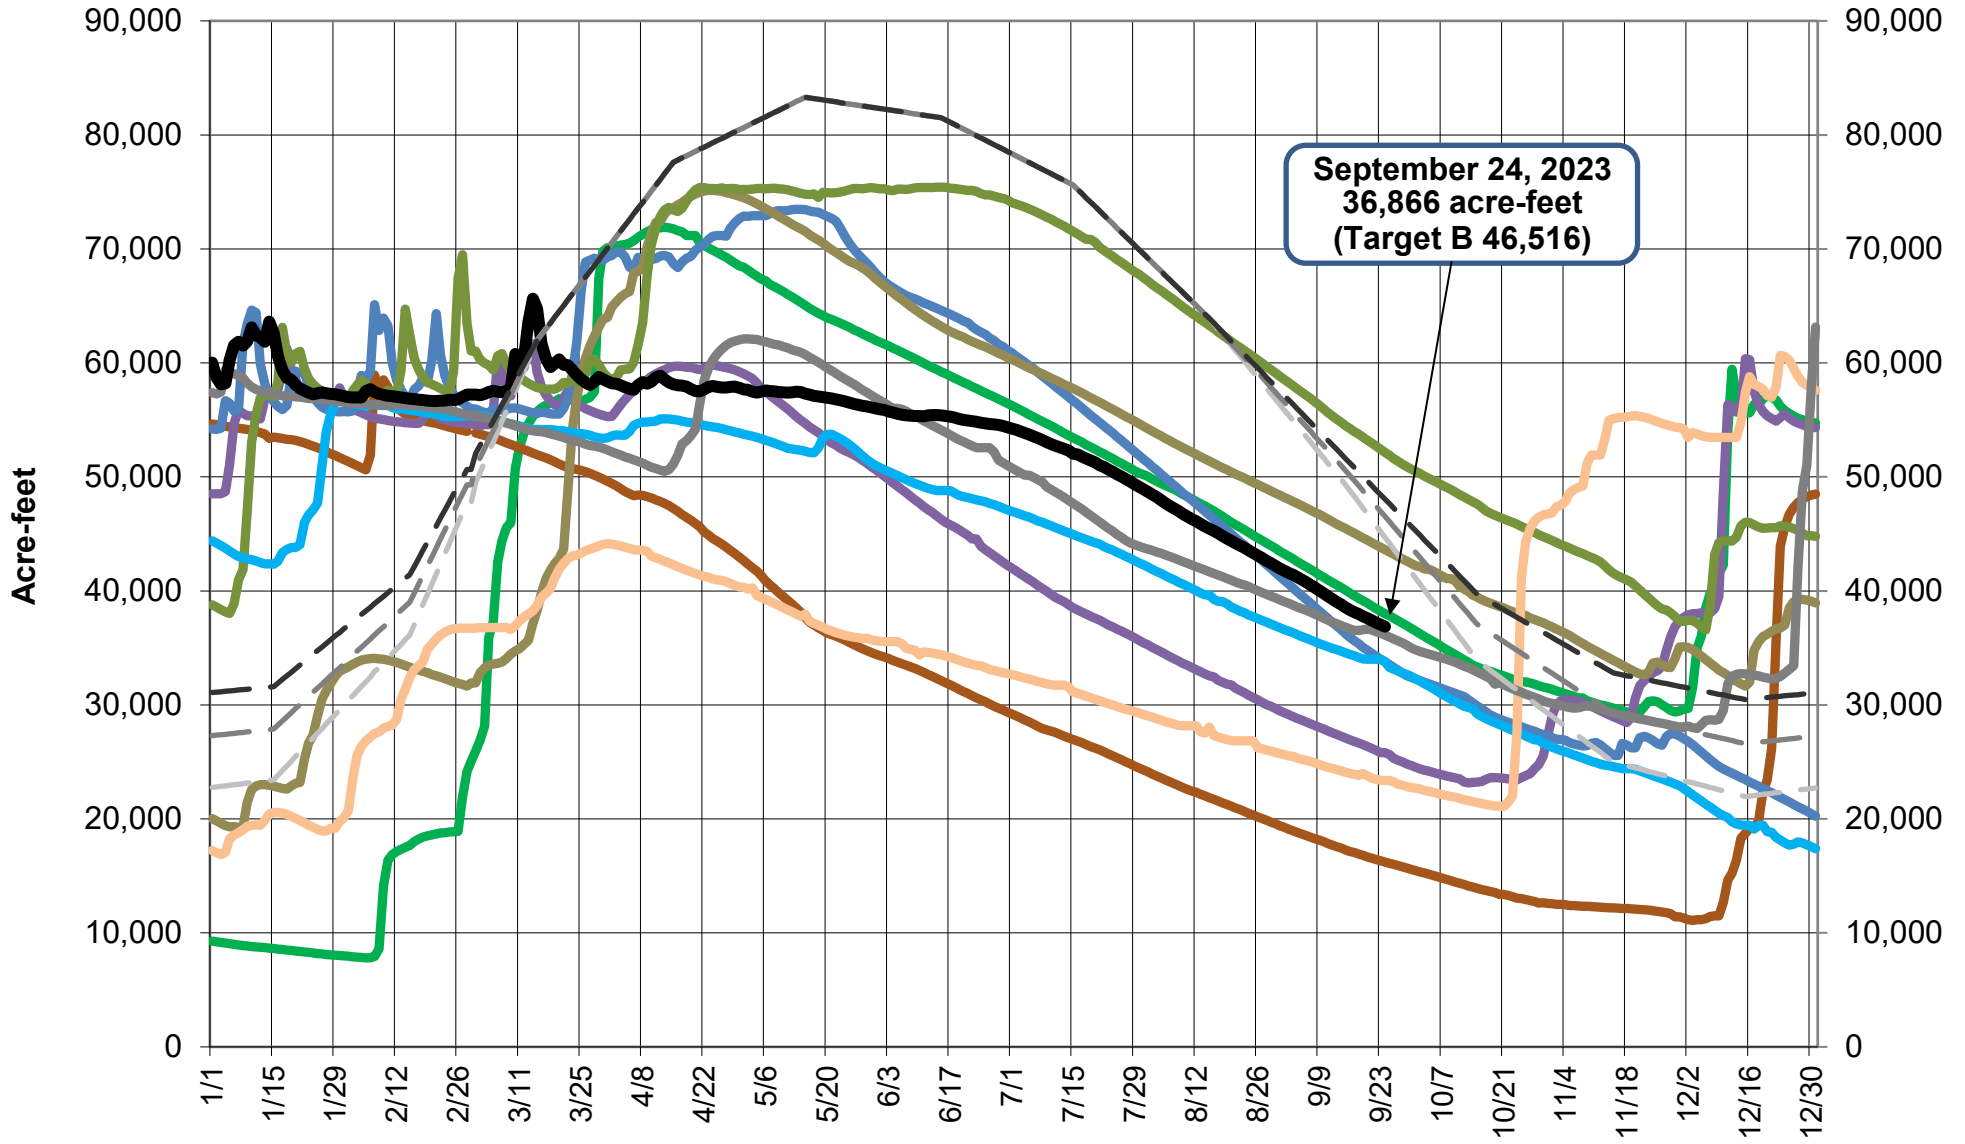

Lake Pillsbury Storage and Target Storage Scenarios

September 24, 2023
36,866 acre-feet
(Target B 46,516)