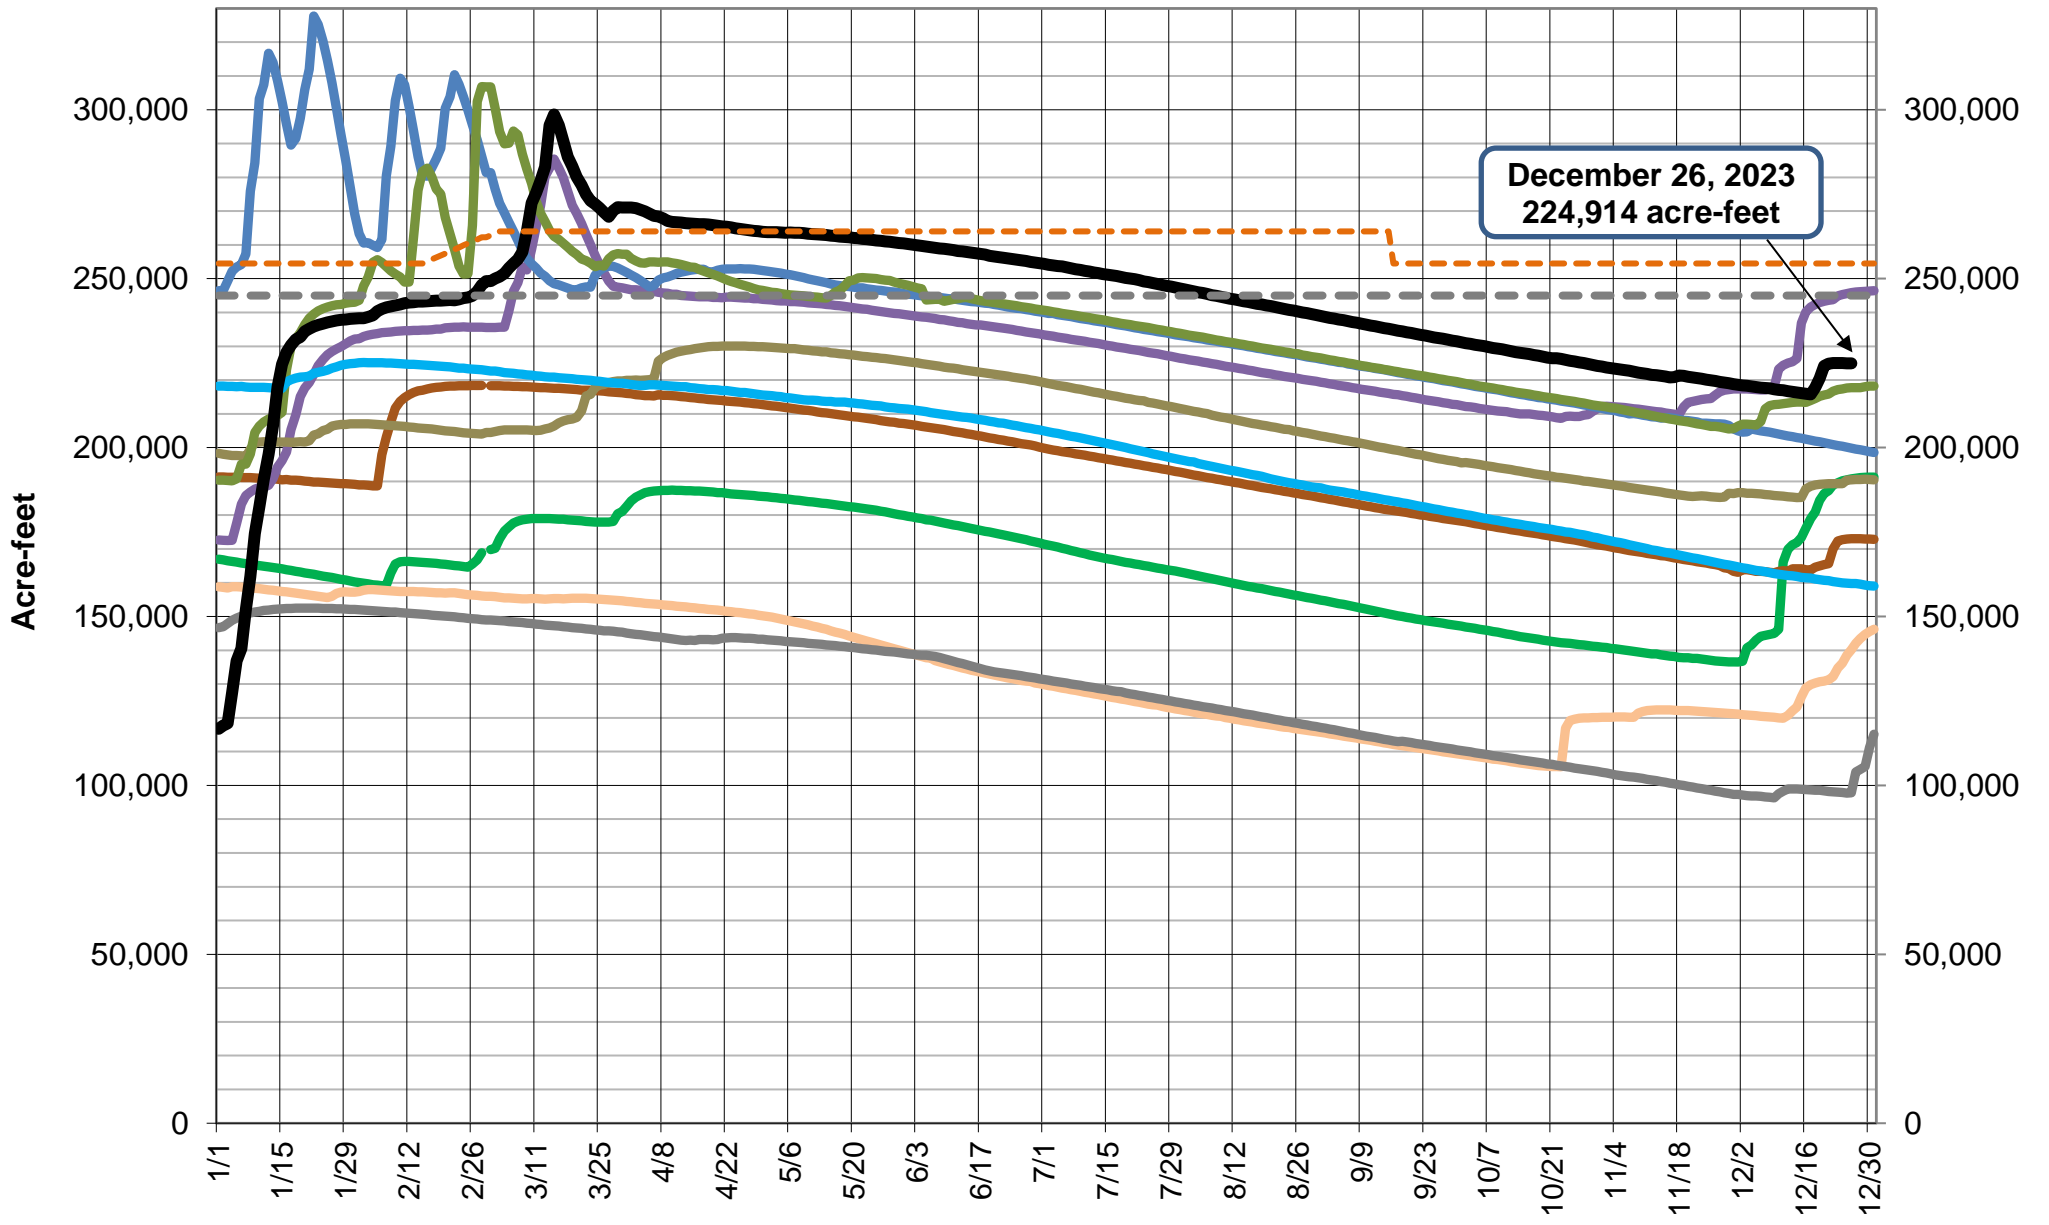

Lake Sonoma Storage

December 26, 2023
224,914 acre-feet